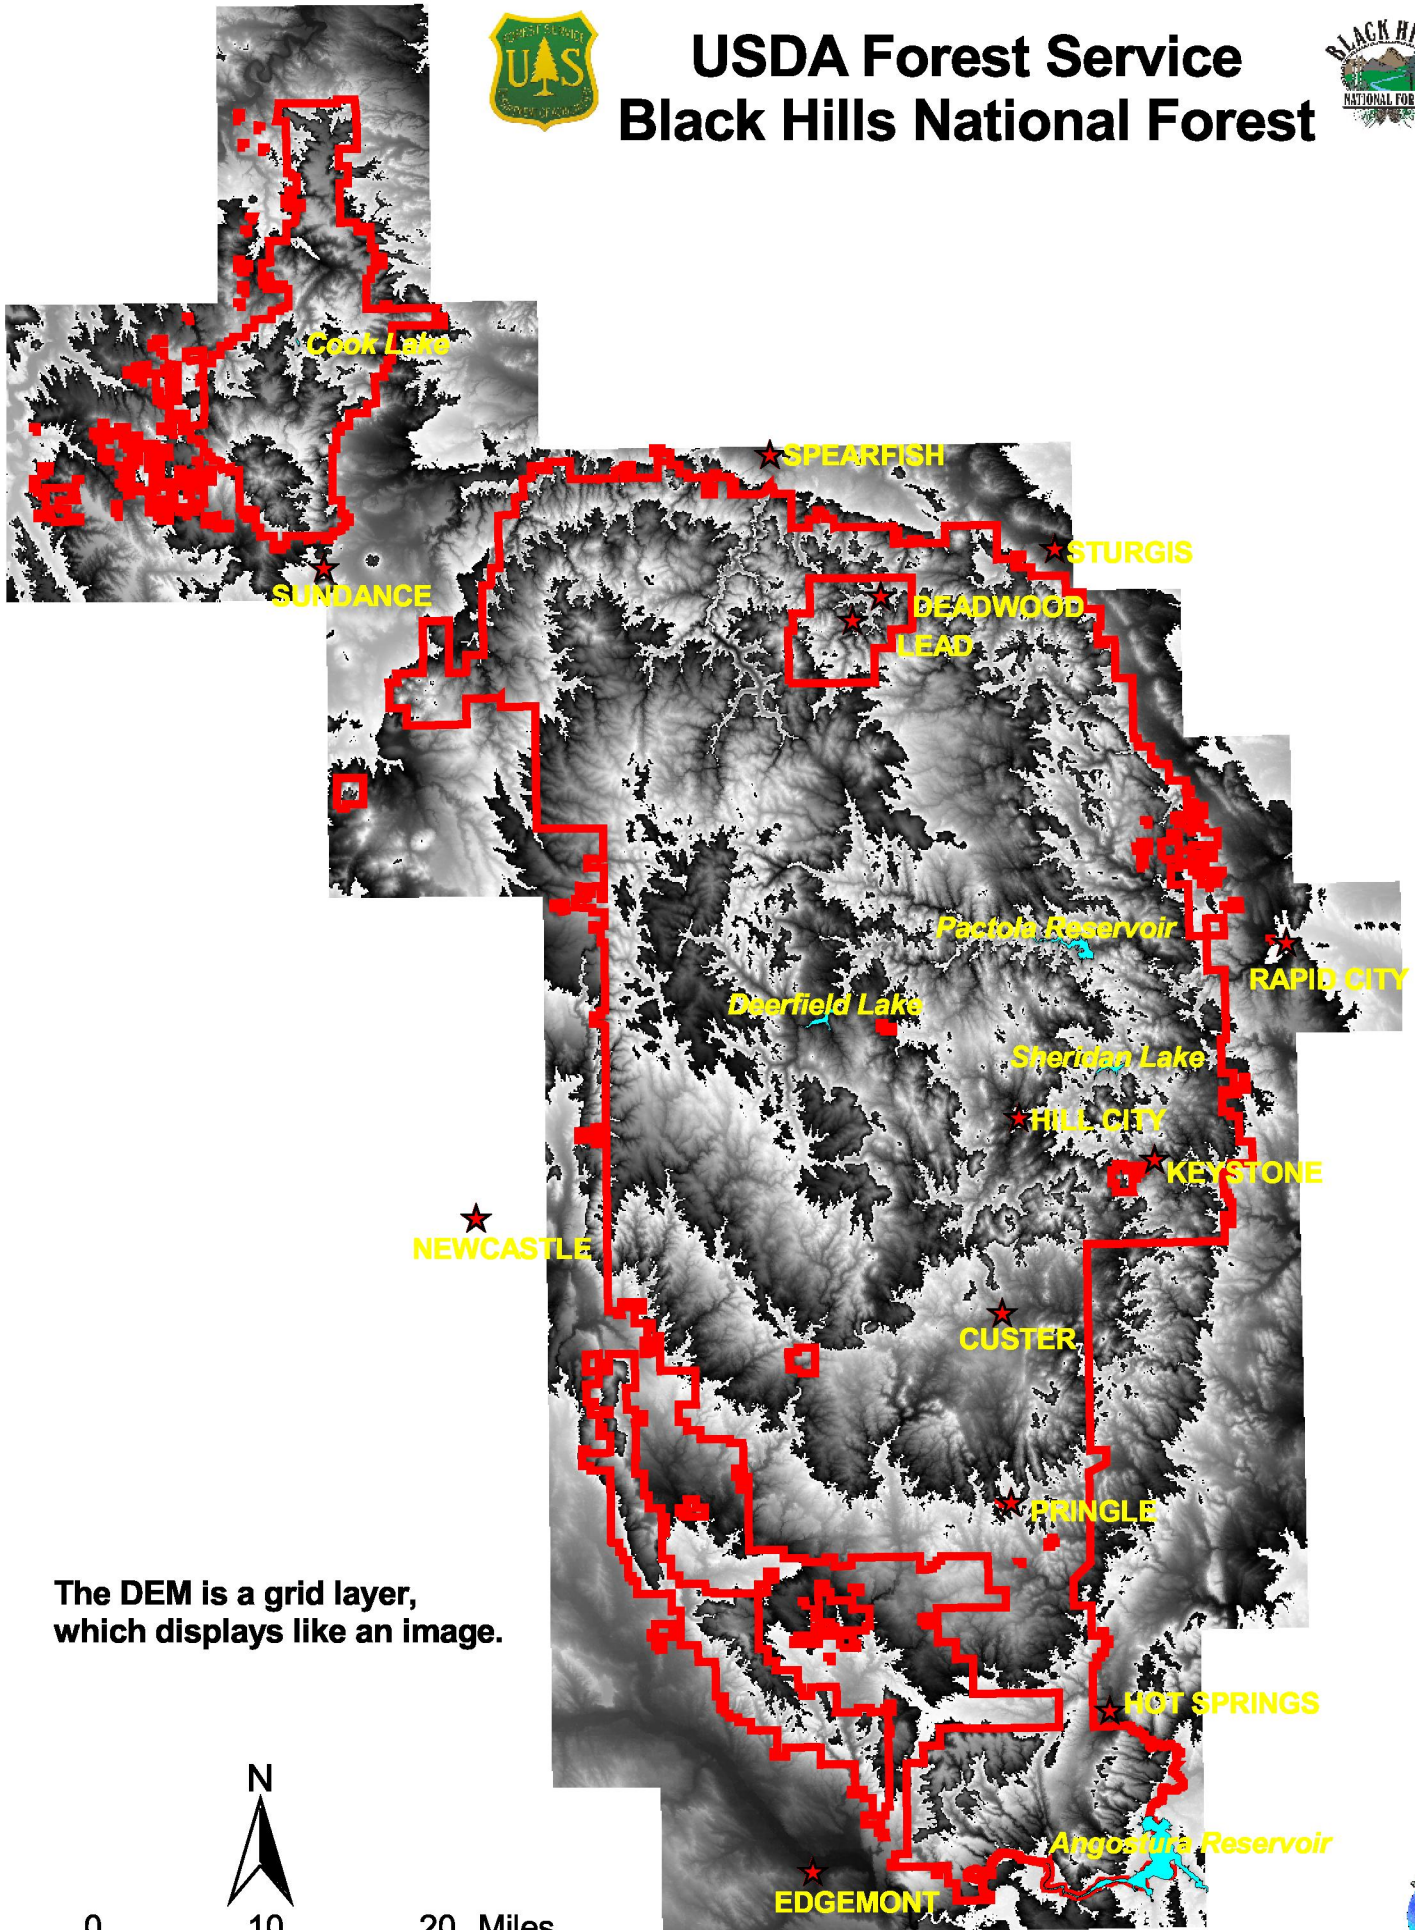

# USDA Forest Service Black Hills National Forest

The DEM is a grid layer,  
which displays like an image.

0 10 20 Miles